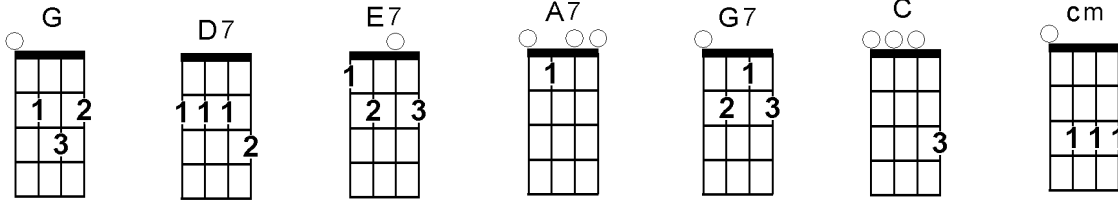

Careless love

Traditional Song
für Ukulele bearbeitet: Ernst Sticher

Musical notation for the first system (measures 1-3). Chords: G, D7, G. Lyrics: 1. Love, oh love oh care - less love. Includes a tablature line with fret numbers: 2, 3, 2, 2, 0, 3.

Musical notation for the second system (measures 4-5). Chords: E7, A7, D7. Lyrics: love, oh love, oh care - less love. Includes a tablature line with fret numbers: 2, 3, 5, 5, 7, 2, 0.

Musical notation for the third system (measures 6-8). Chords: G7, C, cm. Lyrics: love, oh love, oh care - less love, oh. Includes a tablature line with fret numbers: 2, 3, 5, 6, 7, 3, 3, 0.

Musical notation for the fourth system (measures 9-11). Chords: G, D7, G. Lyrics: see what love has done to me. Includes a tablature line with fret numbers: 2, 3, 2, 2, 0, 3.